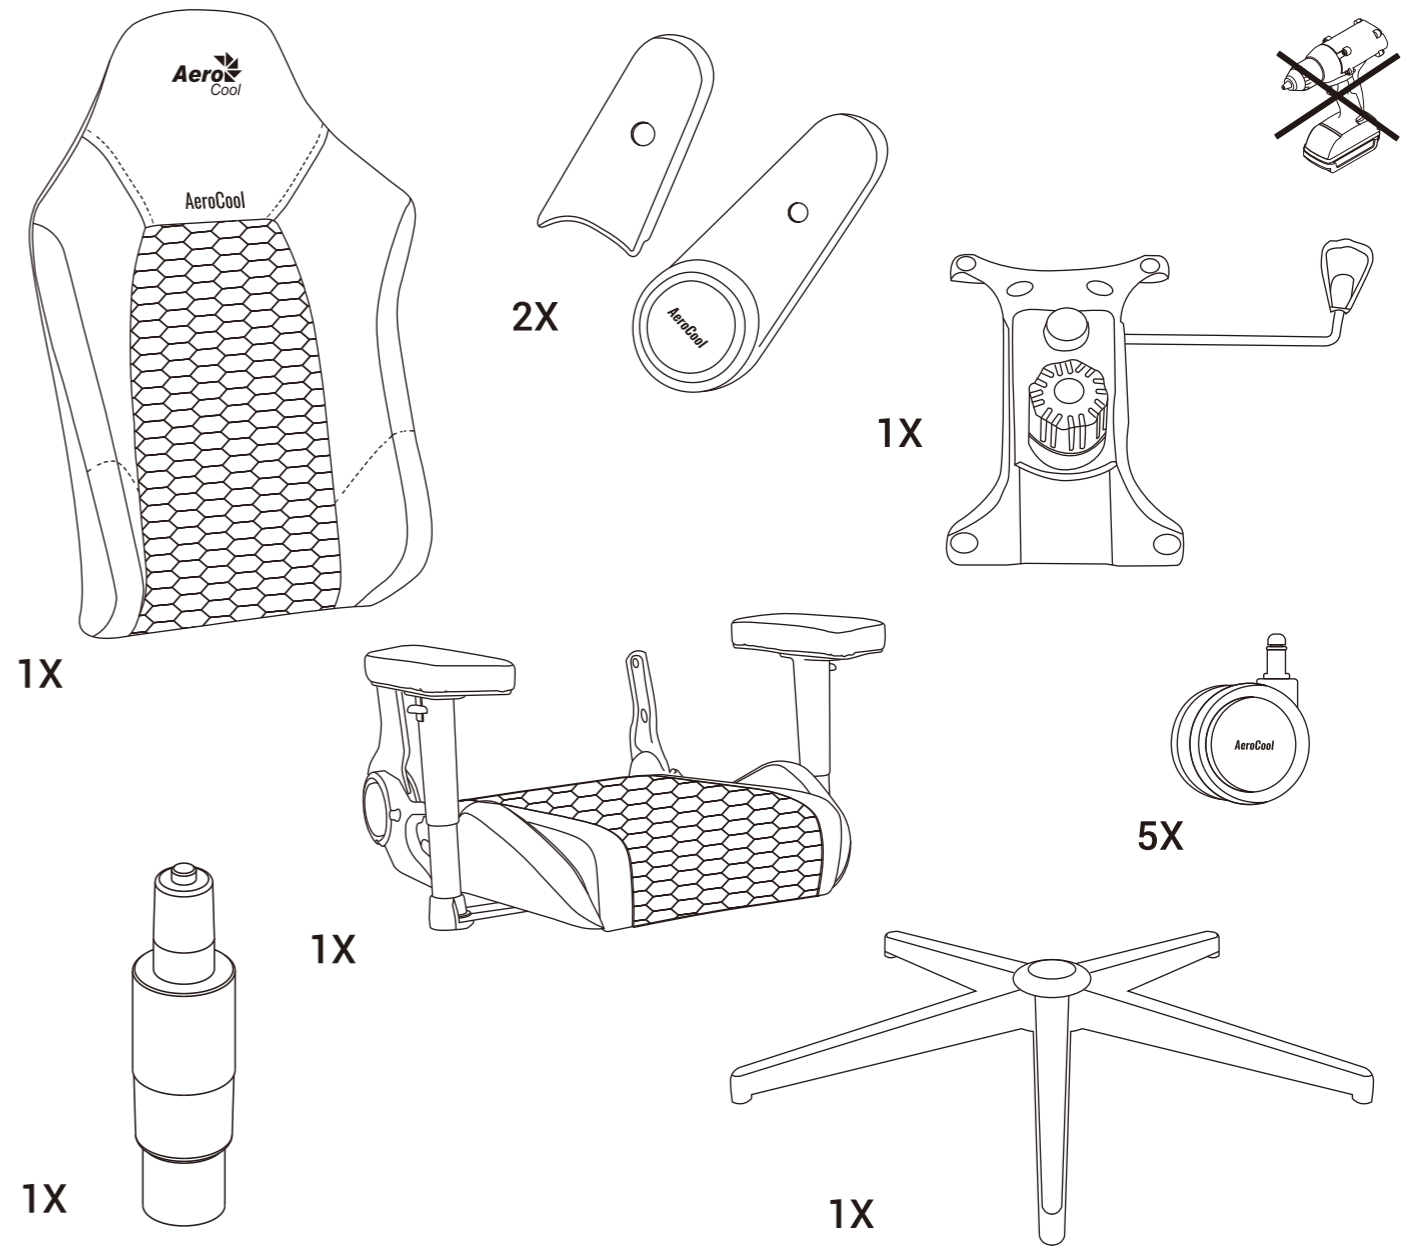

- | | | | | | | |
|---|---|---|---|---|---|---|
| A | B | C | D | E | F | G |
| Screw-L | Screw-S | Screw | Allen Key | Split Washer | Flat Washer | M6x18mm |
|  |  |  |  |  |  |  |
| 4X | 4X | 2X | 4X | 4X | 4X | 9X |
| H | | | | | | |
| M8x20mm | | | | | | |
|  | | | | | | |
| 8X | | | | | | |